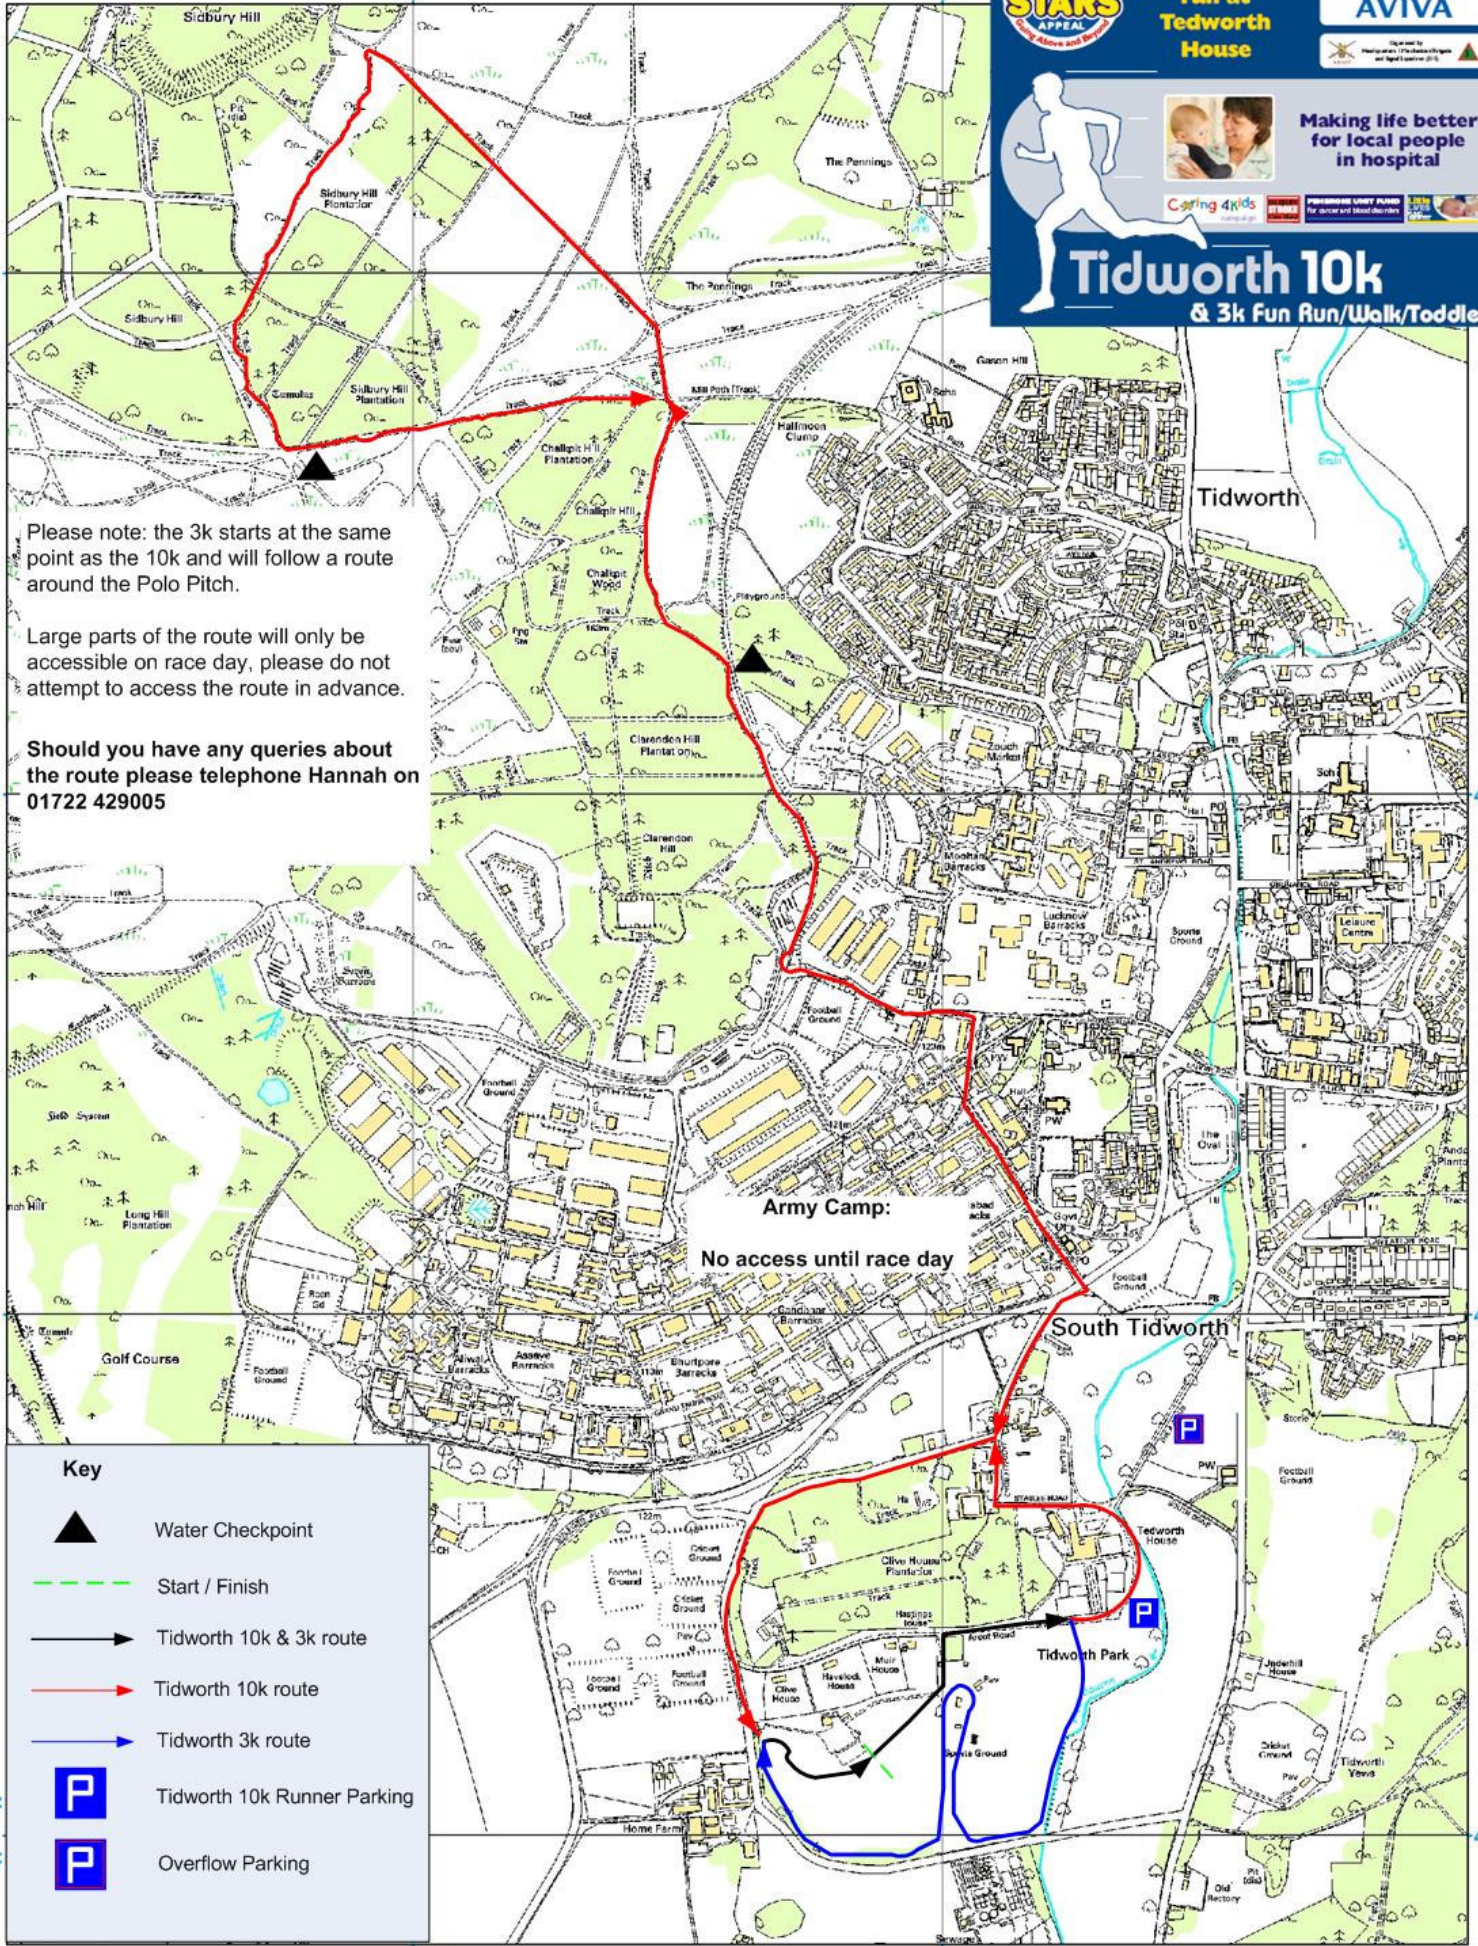

STARS
APPEAL

A sponsored charity run at Tidworth House

Principal Sponsor

AVIVA

Tidworth 10k
& 3k Fun Run/Walk/Toddl

Please note: the 3k starts at the same point as the 10k and will follow a route around the Polo Pitch.

Large parts of the route will only be accessible on race day, please do not attempt to access the route in advance.

Should you have any queries about the route please telephone Hannah on 01722 429005

Key

-  Water Checkpoint
-  Start / Finish
-  Tidworth 10k & 3k route
-  Tidworth 10k route
-  Tidworth 3k route
-  Tidworth 10k Runner Parking
-  Overflow Parking

Scale 1:10,000